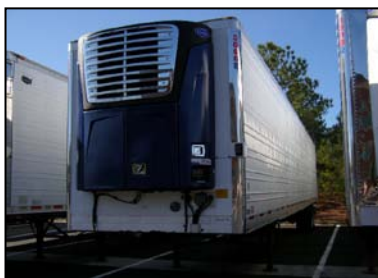

Cloverdale
146 Simmons Dr.
Cloverdale, VA
Tel: 877-992-9850
M-F 8:00 am - 5:00 pm

March In For A Deal!

2012 MAC Tri-Axle Dump
33' x 96" Frame Type
Air Ride, 11R 24.5 Michelin
(10) Aluminum Wheels
Front Lift Axle, Roll Tarp
All Aluminum Construction
Top Hinged Gate w/ Grain Door

2002 Transcraft 48' x 102"
Fresh Black Paint
Spread Axle Air Ride
LP 24.5, Aluminum Outers
Steel Frame, Aluminum Deck

(10) 2005 Stoughton Z-Plate Vans
53' x 102" Air Ride
Metal Interior Lining, Logs Seams
Swing Doors, Aluminum Roof
LP 22.5 Steel Wheels

Use the QR code above
To view our complete
Inventory. For a free QR
Code reader visit:
<http://reader.kaywa.com>

Coming Soon!
Large Group 2005-2007
Utility 53' A/R Vans!

2009 Utility 53' x 102" Air Ride
Reefer, Swing Doors, Chrome Grille
Full Stainless Rear, LP 24.5 Virgin Tires
(8) Aluminum Wheels,
Carrier X2100A unit with 8,867 hrs
80% tires and brakes
Armor-Tuf Liner